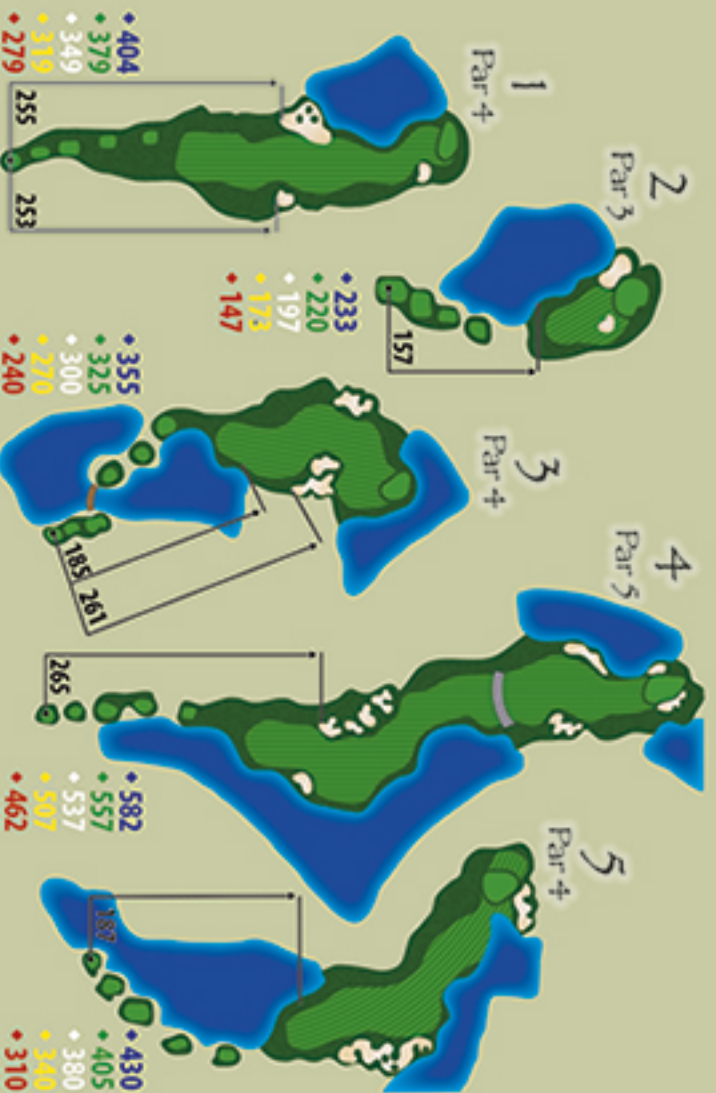

The Plantation

Course Designed by
Hurdzan & Fry

The Plantation

10500 Dartington Drive
Fort Myers, FL 33915

239-561-8650

Pulte Homes at
The Plantation
239-768-7027

A Pulte Homes Community
Managed by Hampton Golf

Hampton Golf