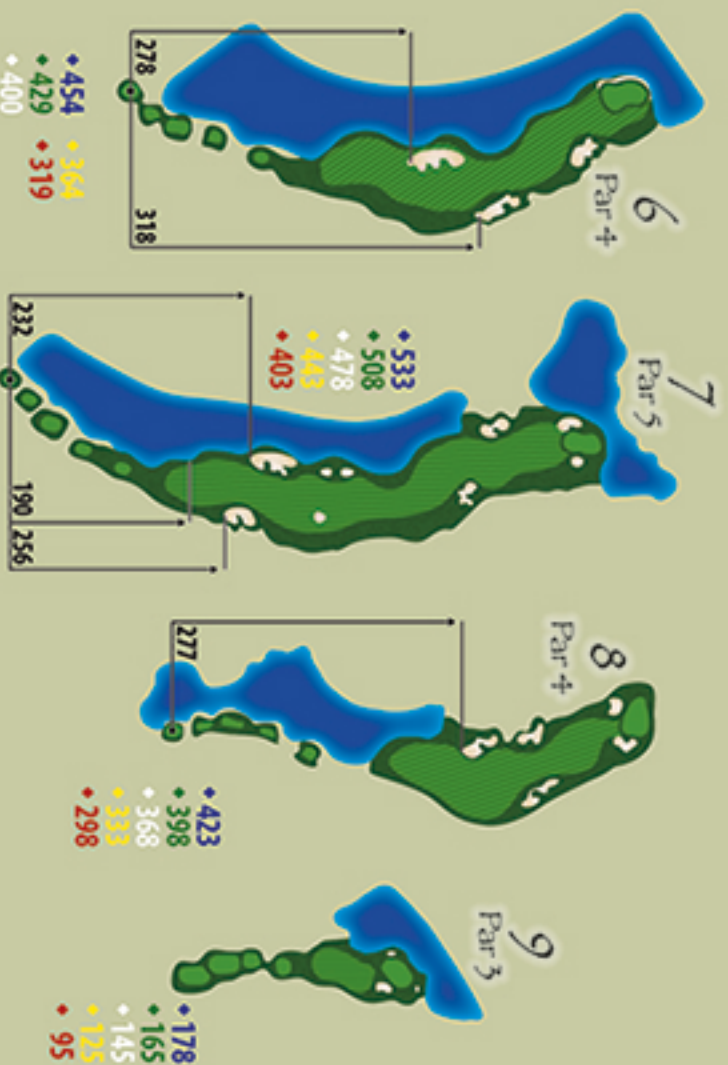

The Plantation

10500 Dartington Drive
Fort Myers, FL 33915

239-561-8650

Pulte Homes at
The Plantation
239-768-7027

A Pulte Homes Community
Managed by Hampton Golf

Hampton Golf